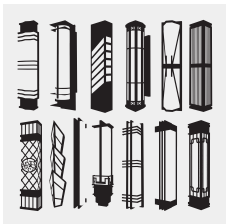

Find a model that matches your style.

2.