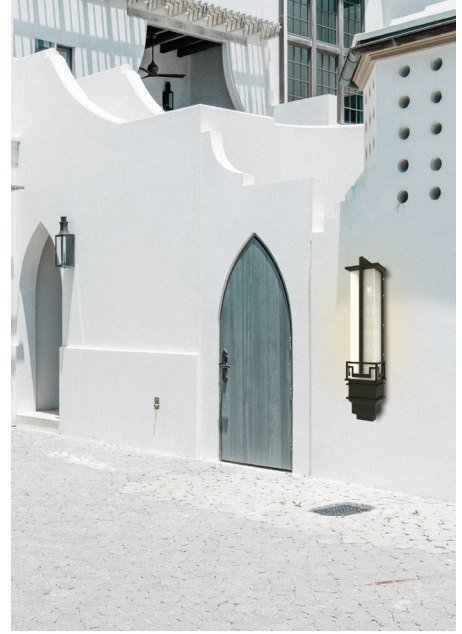

Roman Sconce 109

10W 1,200lm 25W 3,000lm

- Rainy Acrylic Lens - Glossy
- Textured Acrylic Lens - Glossy

ITEM	NAME	MODEL
11025	Art Deco Sconce, Opaque Lens, 3' Height	SES-BWS014-3FT-OPAQUE
11026	Art Deco Sconce, Opaque Lens, 6' Height	SES-BWS014-6FT-OPAQUE
41025	Art Deco Sconce, Rainy Lens, 3' Height	SES-BWS014-3FT-RAINY
41026	Art Deco Sconce, Rainy Lens, 6' Height	SES-BWS014-6FT-RAINY
11007	Celtic Sconce, Rainy Lens, 3' Height	SES-BWS103-3FT-RAINY
11008	Celtic Sconce, Rainy Lens, 6' Height	SES-BWS103-6FT-RAINY
41007	Celtic Sconce, Frosted Lens, 3' Height	SES-BWS103-3FT-FROSTED
41008	Celtic Sconce, Frosted Lens, 6' Height	SES-BWS103-6FT-FROSTED
11013	Illusion Sconce, Rainy Lens, 3' Height	SES-BWS107-3FT-RAINY
11014	Illusion Sconce, Rainy Lens, 6' Height	SES-BWS107-6FT-RAINY
41013	Illusion Sconce, Textured Lens, 3' Height	SES-BWS107-3FT-TEXTURED
41014	Illusion Sconce, Textured Lens, 6' Height	SES-BWS107-6FT-TEXTURED
11001	Flagship Sconce, Rainy Lens, 3' Height	SES-BWS105-3FT-RAINY
11003	Flagship Sconce, Rainy Lens, 6' Height	SES-BWS105-6FT-RAINY
11002	Flagship Sconce, Frosted Lens, 3' Height	SES-BWS105-3FT-FROSTED
11004	Flagship Sconce, Frosted Lens, 6' Height	SES-BWS105-6FT-FROSTED
11005	Classical Sconce, Opaque Lens, 3' Height	SES-BWS316-3FT-OPAQUE
11006	Classical Sconce, Opaque Lens, 6' Height	SES-BWS316-6FT-OPAQUE
11027	Marble Slab Sconce, Marbled Lens, 3' Height	SES-BWS115-3FT-MARBLED
11028	Marble Slab Sconce, Marbled Lens, 6' Height	SES-BWS115-6FT-MARBLED
11021	Visionary Sconce, Aquatex Lens, 3' Height	SES-BWS310-3FT-GLASS
11022	Visionary Sconce, Aquatex Lens, 6' Height	SES-BWS310-6FT-GLASS