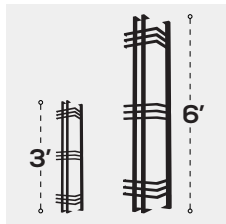

Pick your size, large or extra large.

3.